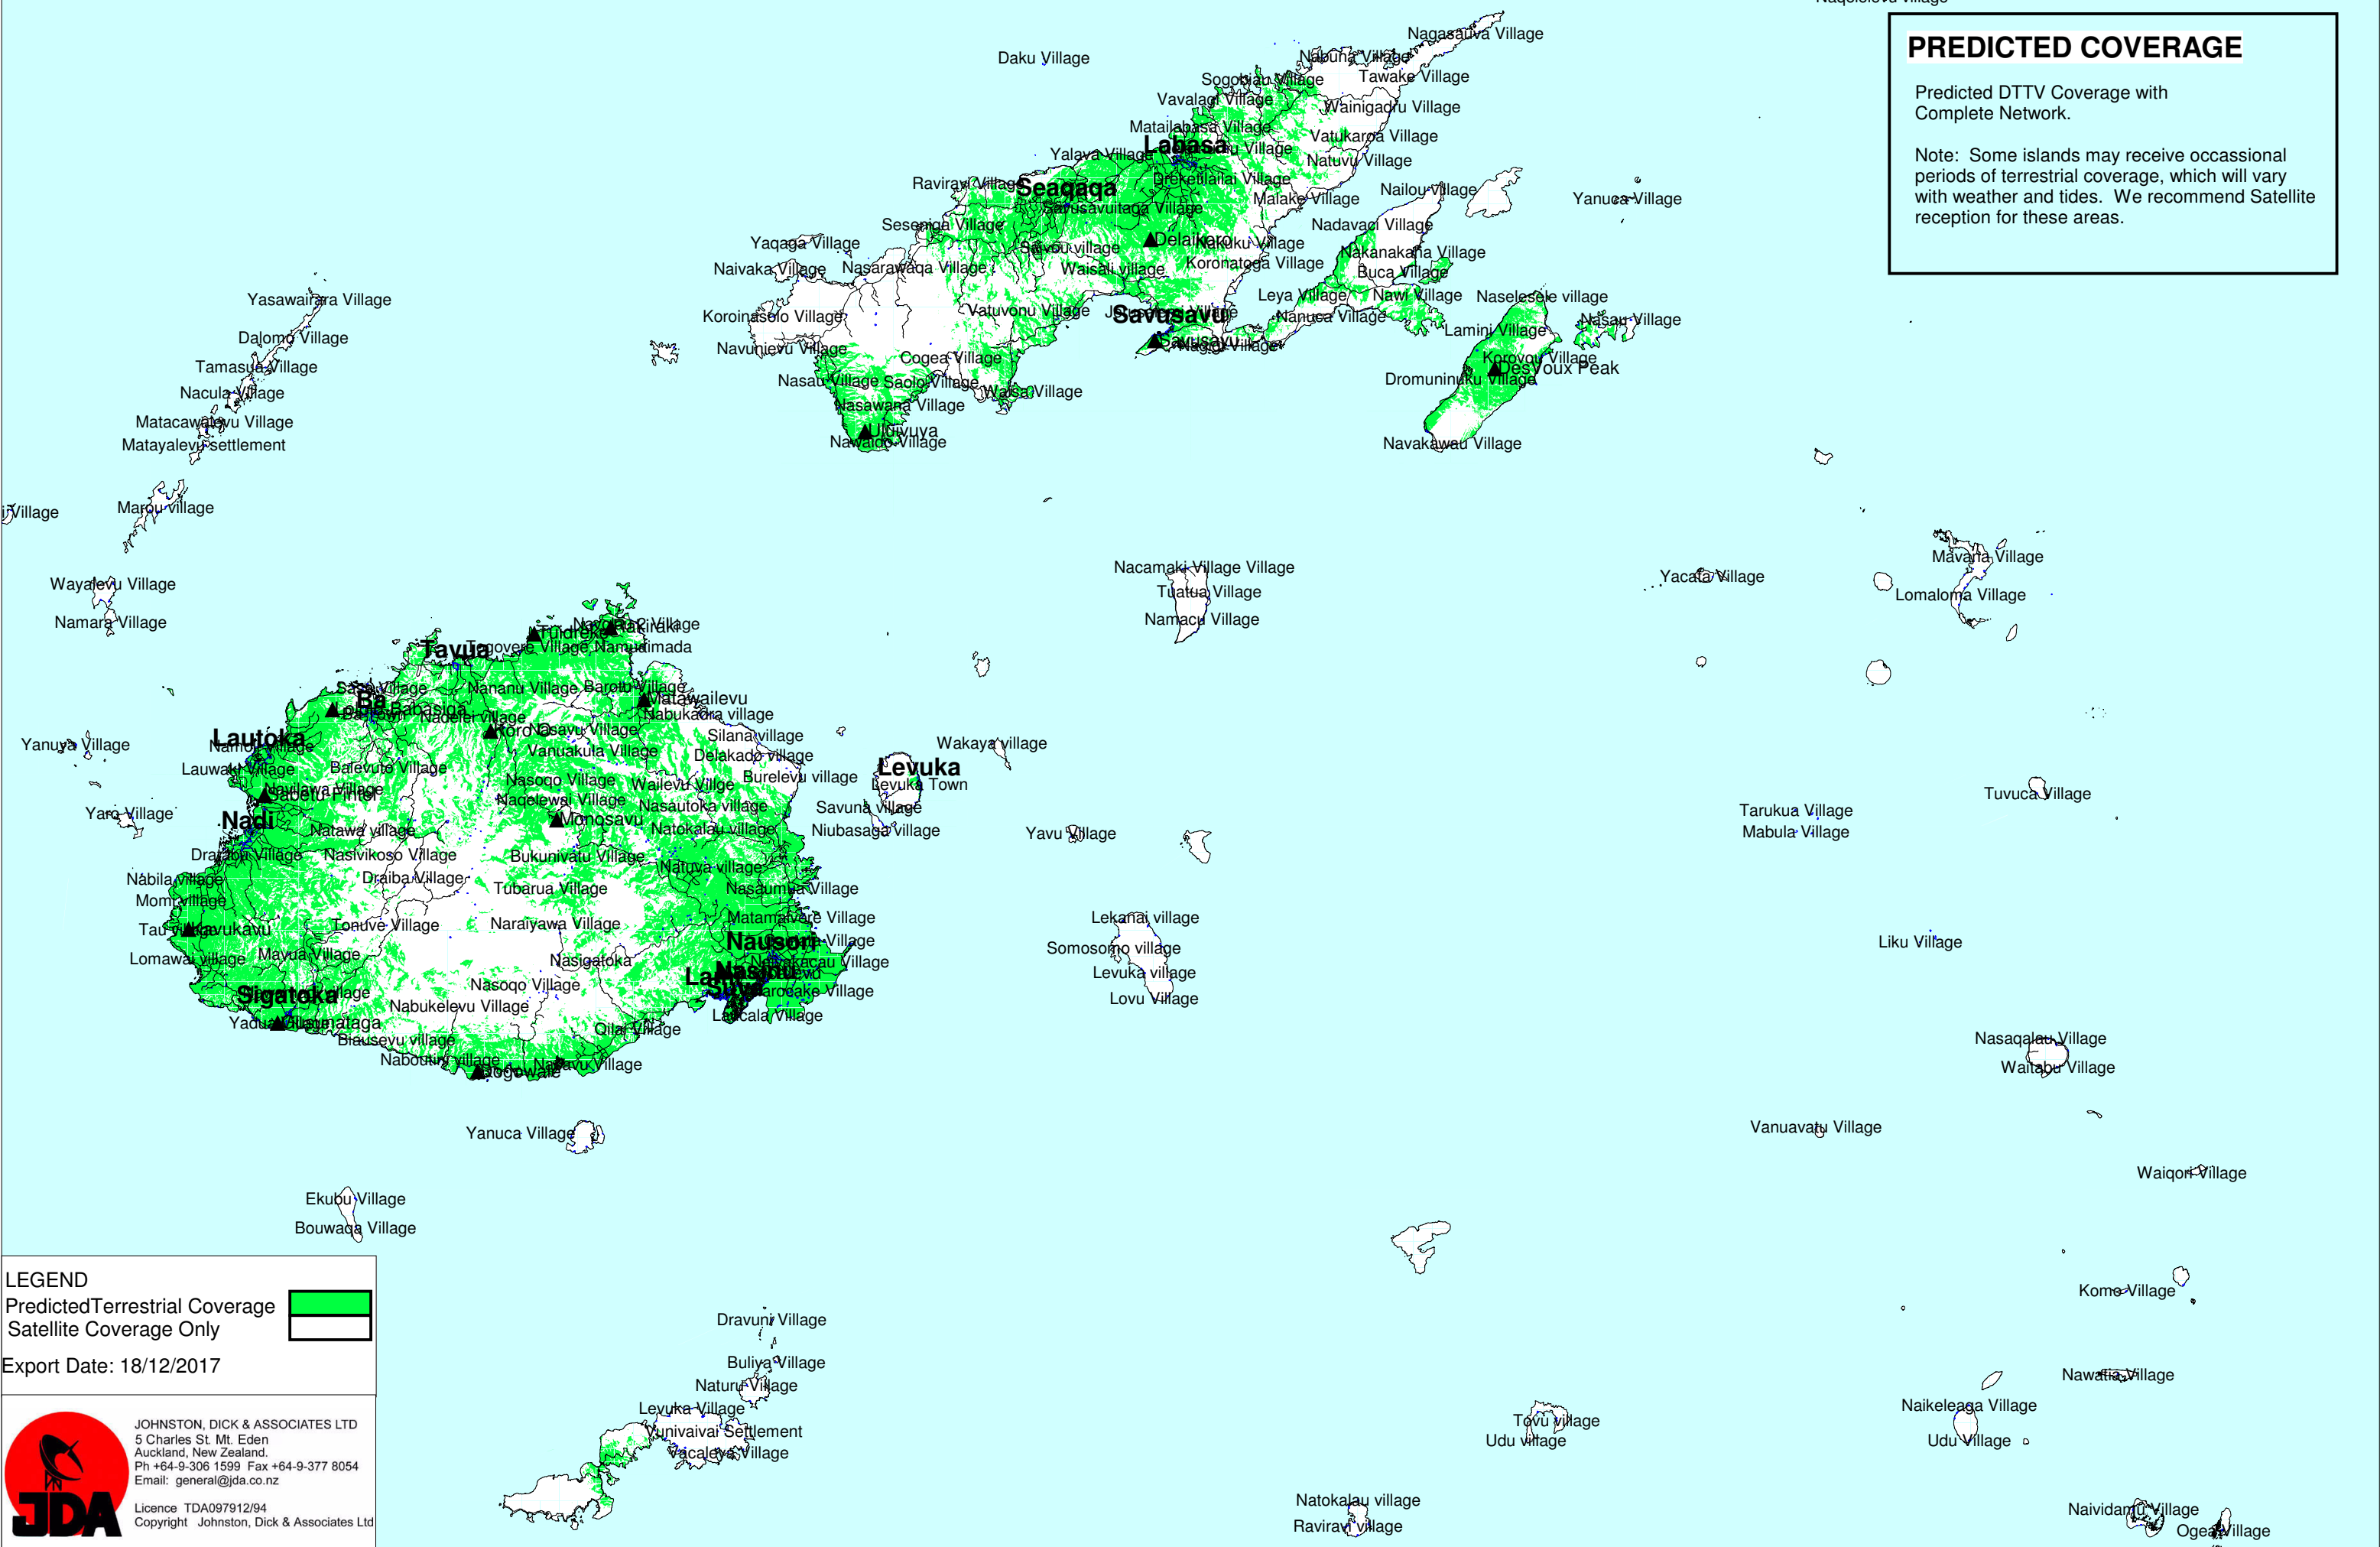

Naqelelevu village

**PREDICTED COVERAGE**

Predicted DTTV Coverage with Complete Network.

Note: Some islands may receive occasional periods of terrestrial coverage, which will vary with weather and tides. We recommend Satellite reception for these areas.

**LEGEND**

Predicted Terrestrial Coverage 

Satellite Coverage Only 

Export Date: 18/12/2017

JOHNSTON, DICK & ASSOCIATES LTD  
 5 Charles St. Mt. Eden  
 Auckland, New Zealand.  
 Ph +64-9-306 1599 Fax +64-9-377 8054  
 Email: general@jda.co.nz